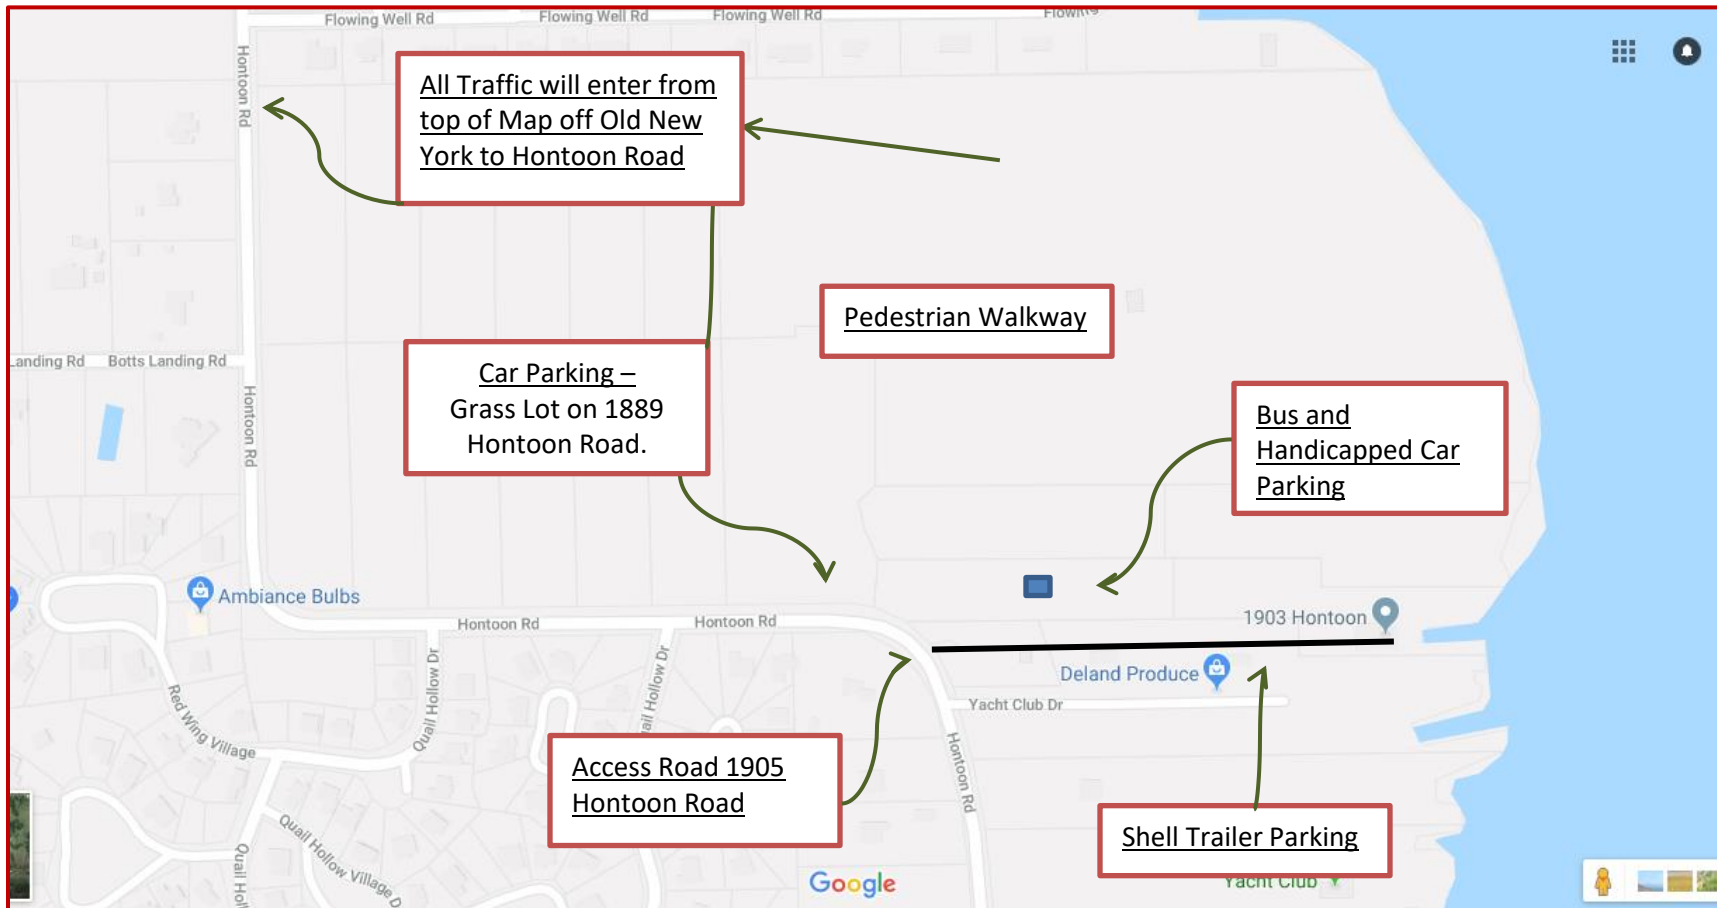

# DeLand Fall Rowing Festival Parking Map – Please share with Spectators and Bus Drivers

Shell Trailers, Busses and Support trailers will enter at 1905 Hontoon Road

Spectator cars will enter at 1889 Hontoon Road

Docks are at the end of Access Road, labeled in black above.